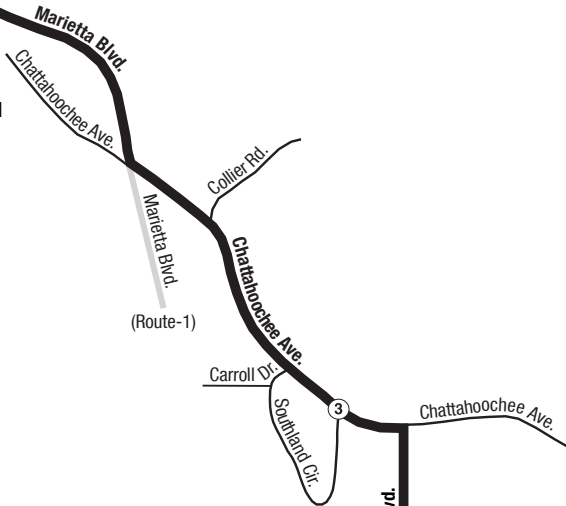

Routes intersecting at Marietta Boulevard:
Rutas intersectando en Marietta Boulevard:

- 1-Marietta Boulevard/Joseph E. Lowery Boulevard
- 14-14th Street/Blandtown
- 37-Defoors Ferry Road
- 60-Hightower Road

NORTH
NORTE

INTERSECTING ROUTES
Rutas Intersectando

Ellsworth Industrial Blvd.

Huff Rd.

Routes intersecting at Midtown Station:
Rutas intersectando en la Estación Midtown:

- 12-Howell Mill Road/Cumberland
- 14-14th Street/Blandtown
- 36-North Decatur Road/Virginia Highland