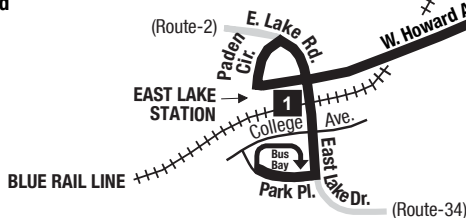

**Routes intersecting at Chamblee Station:
Rutas intersectando en la Estación Chamblee:**

- 19-Clairmont Road/West Howard Avenue
- 47-I-85 Access Road
- 103-Peeler Road
- 126-Embry Hills
- 132-Tilly Mill Road
- 825-Johnson Ferry Road

INTERSECTING ROUTES
Rutas Intersectando

Trips to East Lake Station operate into the North Dekalb Health Center between 8:00am to 5:00pm Monday through Friday only.

Viajes hacia la estación de East Lake manejan al Centro de Salud de North Dekalb de 8:00am a 5:00pm (solo de lunes a viernes).

**Routes intersecting at East Lake Station:
Rutas intersectando en la Estación East Lake:**

- 2-Ponce De Leon Avenue/Druid Hills
- 19-Clairmont Road/West Howard Avenue
- 34-Gresham Road

**Routes intersecting at Decatur Station:
Rutas intersectando en la Estación Decatur:**

- 15-Candler Road
- 19-Clairmont Road/West Howard Avenue
- 36-North Decatur Road/Virginia Highland
- 123-Church Street
- 823-Belvedere