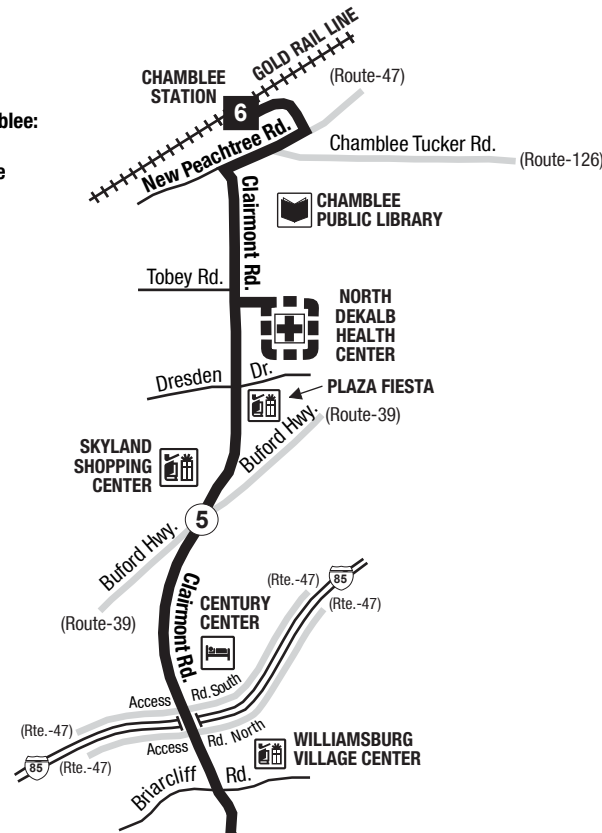

**Routes intersecting at Chamblee Station:
Rutas intersectando en la Estación Chamblee:**

- 19-Clairmont Road/West Howard Avenue
- 47-I-85 Access Road
- 103-Peeler Road
- 126-Embry Hills
- 132-Tilly Mill Road
- 825-Johnson Ferry Road

INTERSECTING ROUTES
Rutas Intersectando

Trips to East Lake Station operate into the North Dekalb Health Center between 8:00am to 5:00pm Monday through Friday only.

Viajes hacia la estación de East Lake manejan al Centro de Salud de North Dekalb de 8:00am a 5:00pm (solo de lunes a viernes).

**Routes intersecting at East Lake Station:
Rutas intersectando en la Estación East Lake:**

- 2-Ponce De Leon Avenue/Druid Hills
- 19-Clairmont Road/West Howard Avenue
- 34-Gresham Road

**Routes intersecting at Decatur Station:
Rutas intersectando en la Estación Decatur:**

- 15-Candler Road
- 19-Clairmont Road/West Howard Avenue
- 36-North Decatur Road/Virginia Highland
- 123-Church Street
- 823-Belvedere