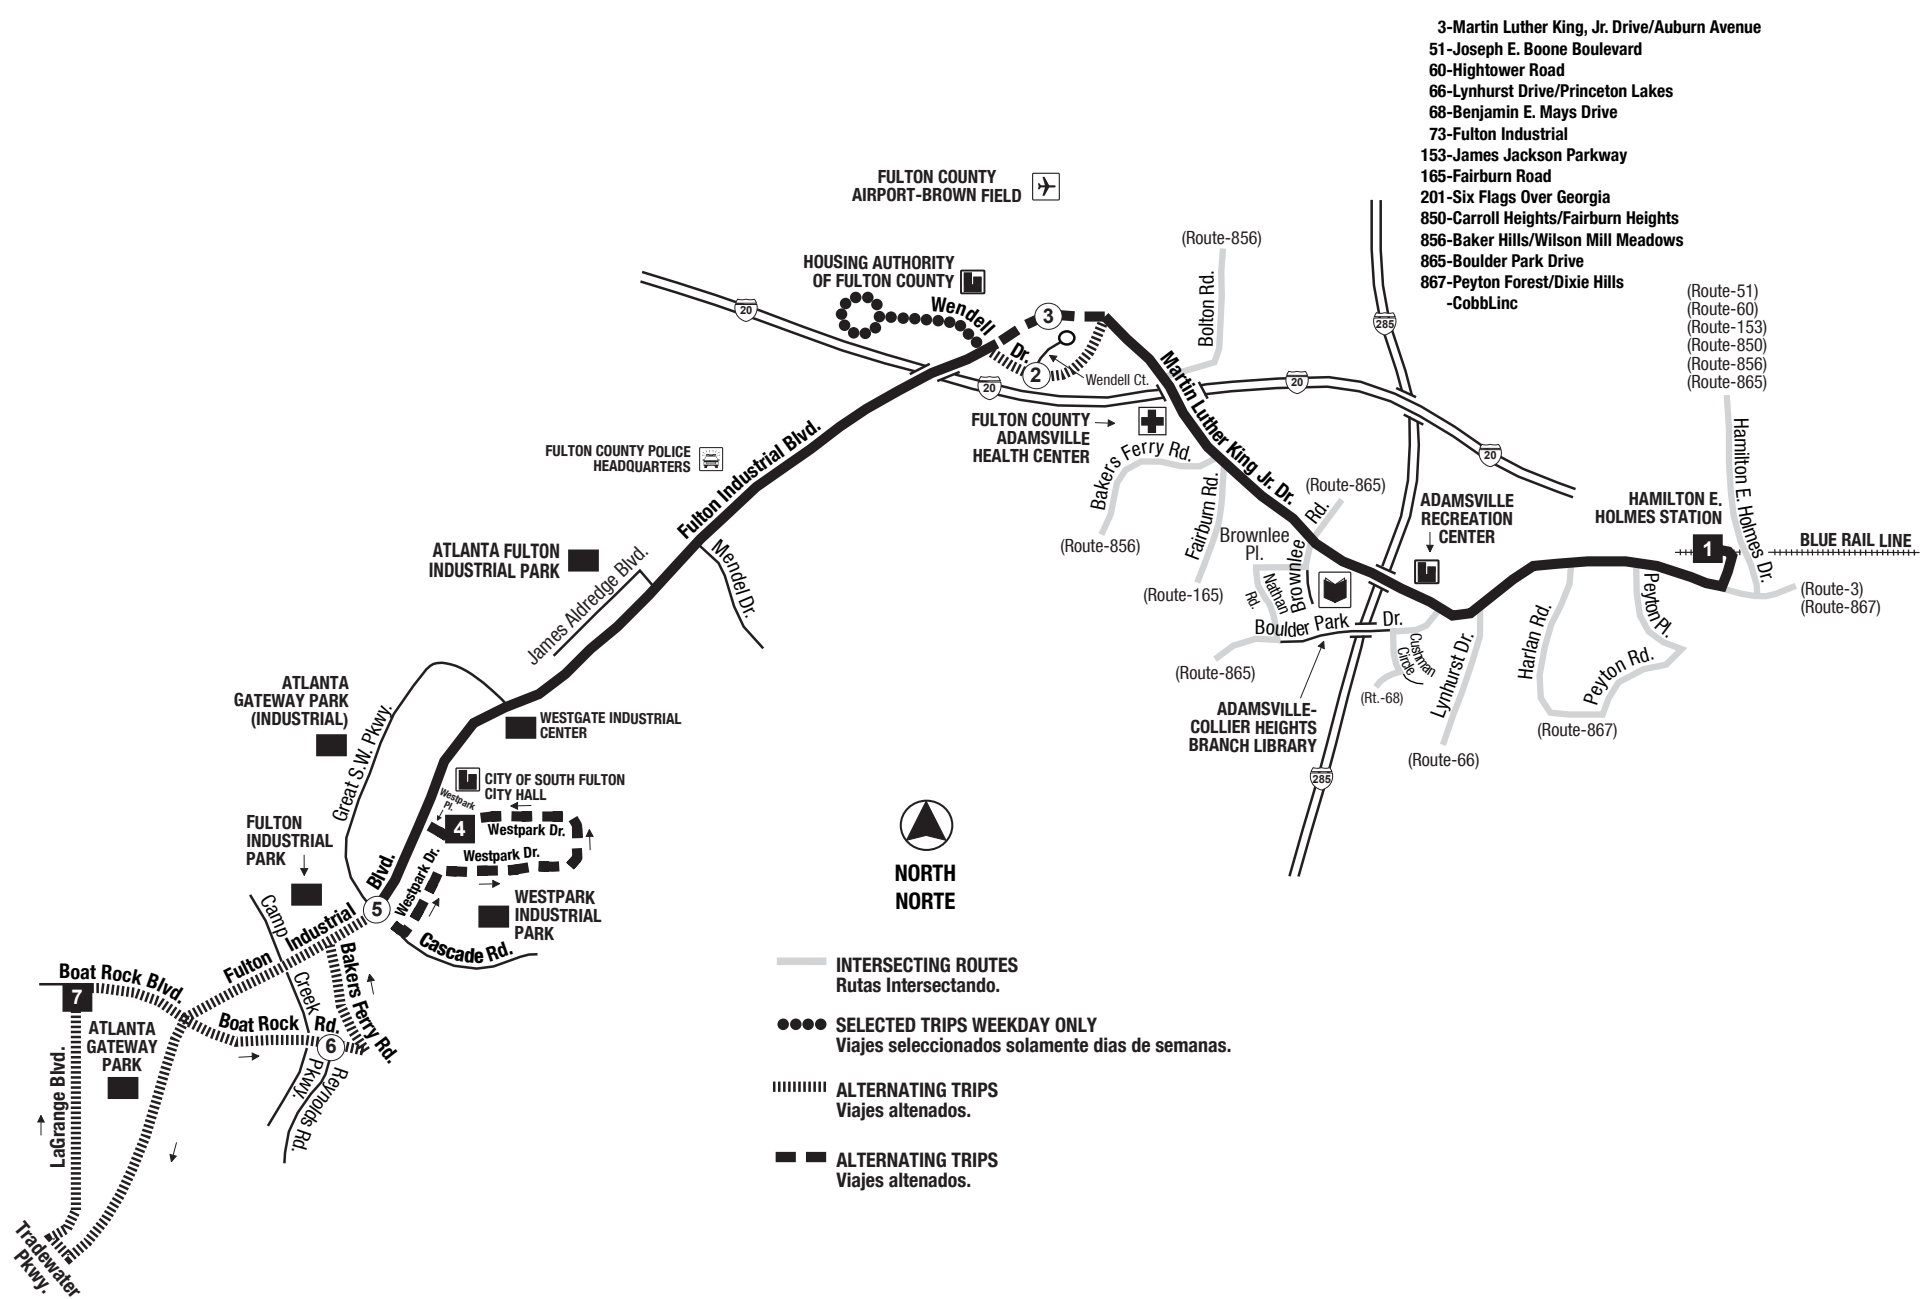

**Routes intersecting at Hamilton E. Holmes Station:  
Rutas intersectando en la Estación Hamilton E. Holmes:**

- 3-Martin Luther King, Jr. Drive/Auburn Avenue
- 51-Joseph E. Boone Boulevard
- 60-Hightower Road
- 66-Lynhurst Drive/Princeton Lakes
- 68-Benjamin E. Mays Drive
- 73-Fulton Industrial
- 153-James Jackson Parkway
- 165-Fairburn Road
- 201-Six Flags Over Georgia
- 850-Carroll Heights/Fairburn Heights
- 856-Baker Hills/Wilson Mill Meadows
- 865-Boulder Park Drive
- 867-Peyton Forest/Dixie Hills
- CobbLinc

- (Route-51)
- (Route-60)
- (Route-153)
- (Route-850)
- (Route-856)
- (Route-865)

- (Route-3)
- (Route-867)

- INTERSECTING ROUTES  
Rutas Intersectando.
- SELECTED TRIPS WEEKDAY ONLY  
Viajes seleccionados solamente dias de semanas.
- ||||| ALTERNATING TRIPS  
Viajes alternados.
- ALTERNATING TRIPS  
Viajes alternados.